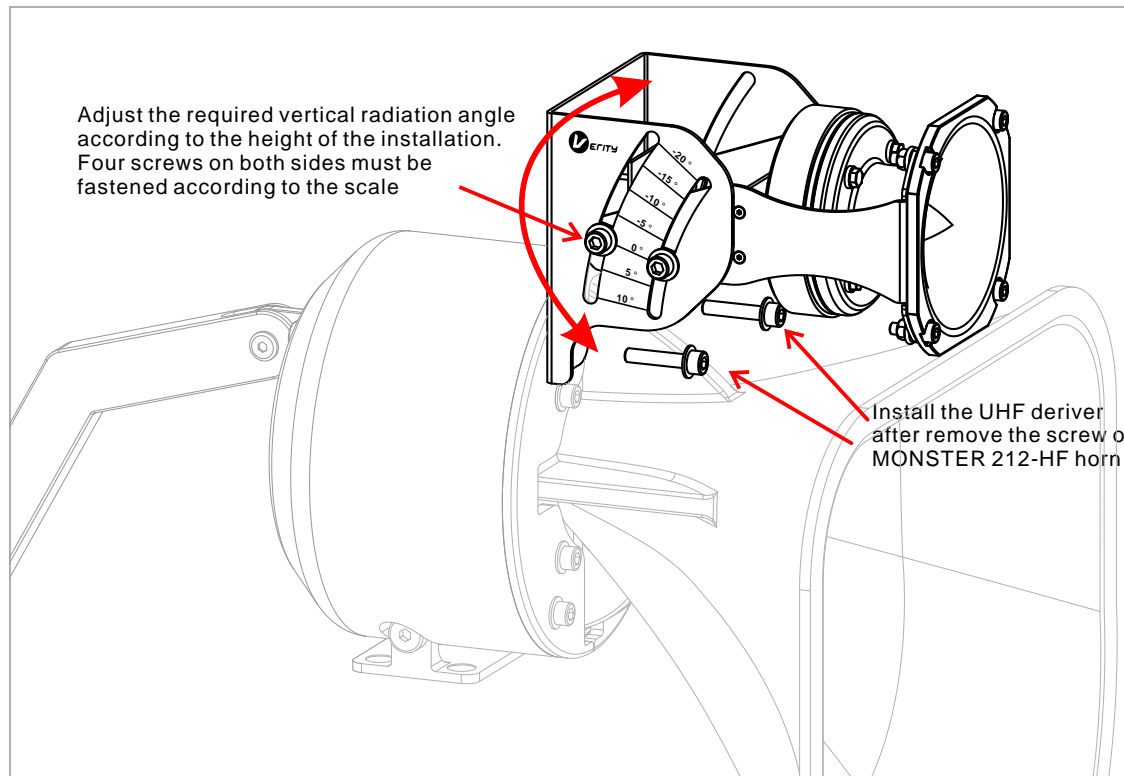

Horizon:40°
Vertical:40°

Driver

UHF driver:1x1.0"driver
Voice coil:1.46" (37mm)

Connector

1xNEUTRIK® NL4 SPEAKON®
UHF:+2 / -2

Product Dimensions

W110xH120xD175mm

Package Dimensions

W236xH236xD286mm

N.W / G.W:

1.8kg / 2.2kg

P / N:060200000184000

Adjust vertical angle