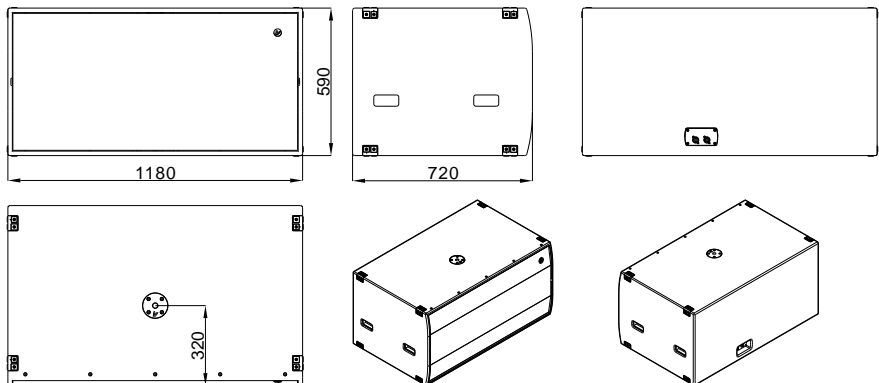

N.W / G.W:

80.5kg / 89.5kg