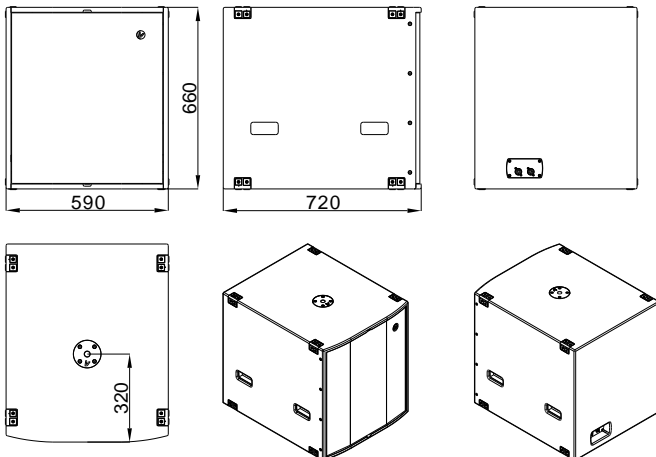

Product DIM(mm) / Package DIM(mm)

W590xH660xD720 / W680xH810xD760

N.W / G.W:

48.5kg / 54kg

SPECIFICATIONS

MUSE218S is use an 2x18" ultra-low frequency driver with 4" voice coil 220mm ferromagnetic and aluminum frame .it can get the best radiation efficiency and outstanding performance in 32 Hz with -3dB due to Optimized design of the cabinet for transducer and the technology of unequal diameter radiant tube.