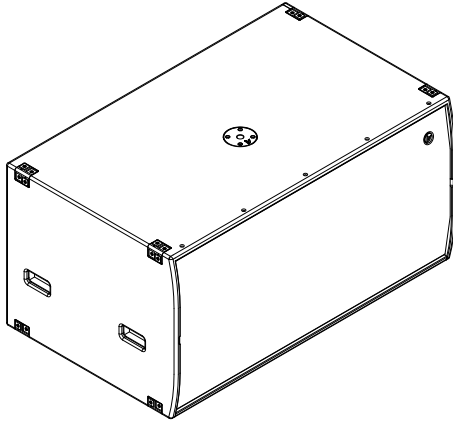

it can reduce the cost of system by relaxed the requirement of the power of amplifier because it have the high efficiency of the loudspeaker.

MUSE118S is an indoor product, it can make the subwoofer more closer to the wall and have an outstanding performance in ultra-low frequency by the special design of the wiring position.

Product DIM(mm) / Package DIM(mm)

W590xH660xD720 / W680xH810xD760

N.W / G.W:

48.5kg / 54kg

SPECIFICATIONS

MUSE218S is use an 2x18" ultra-low frequency driver with 4" voice coil 220mm ferromagnetic and aluminum frame .it can get the best radiation efficiency and outstanding performance in 32 Hz with -3dB due to Optimized design of the cabinet for transducer and the technology of unequal diameter radiant tube.

it can reduce the cost of system by relaxed the requirement of the power of amplifier because it have the high efficiency of the loudspeaker.

MUSE218S is an indoor product, it can make the subwoofer more closer to the wall and have an outstanding performance in ultra-low frequency by the special design of the wiring position.