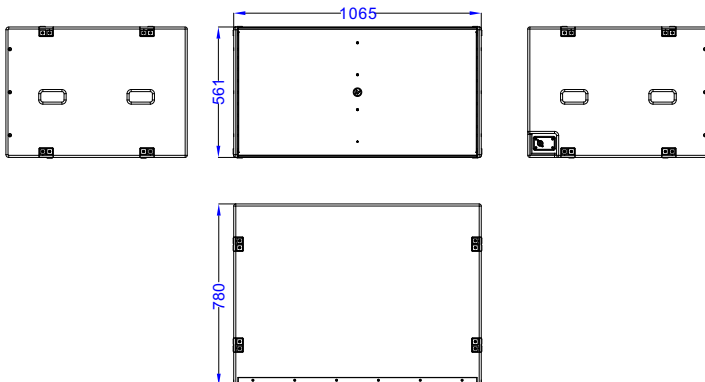

VS28C

用户手册/User'manual

P/N:060200000231000
060200000231001

VS28C是专门为固定安装设计的超低频音箱。音箱额定阻抗为 4Ω ，音乐功率承受量有4800W，最大140dB的峰值高声压输出（1米距离地面自由场测量）
音箱采用桦木隼拼结构全加固的箱体，环保砂质纹理涂层，彰显其专业属性。
音箱可正反两个方向进行堆叠，为超低频阵列创造物理条件。

The VS28C are dual 18" subwoofers for fixed installations. The speaker impedance is 4 ohms, the program power is up to 4800W, the sound pressure can be output up to 140dB (single box 1 meter distance measurement). The speaker is made of birch wood reinforced box, environmentally friendly sand texture coating, Demonstrate its professional attributes. Positive and negative superposition can be achieved orientation create conditions for installation to meet subwoofer array requirements.

接线 Connector

1xNEUTRIK® NL4 SPEAKON
输入INPUT:±1 并联 THRU ±2

箱体 Cabinet

数控加工，入隼拼接，波罗的海桦木多层胶合板
聚脲耐磨环保喷漆涂层
CNC,tongue and groove cabinet,Baltic birch plywood
Polyurea paint

产品尺寸Product dimension(mm):W1065xH561xD780
净重 N.W:87kg/192lb

包装尺寸Packing dimension(mm):W1100xH615xD816
毛重 G.W:92kg/203lb

以上是不含托板的重量和尺寸
The weight and size of the pallet are not included

输入板 Input Panel:

输入接线:±1/±2并联
INPUT:±1 THRU ±2

Verity Audio reserves the right to make any changes to the product specifications without prior notice.