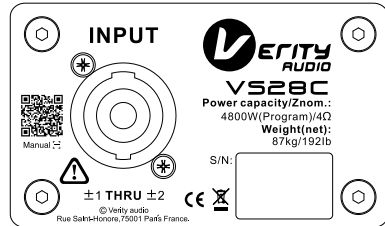

输入板 Input Panel:

输入接线:±1/±2并联
INPUT:±1 THRU ±2